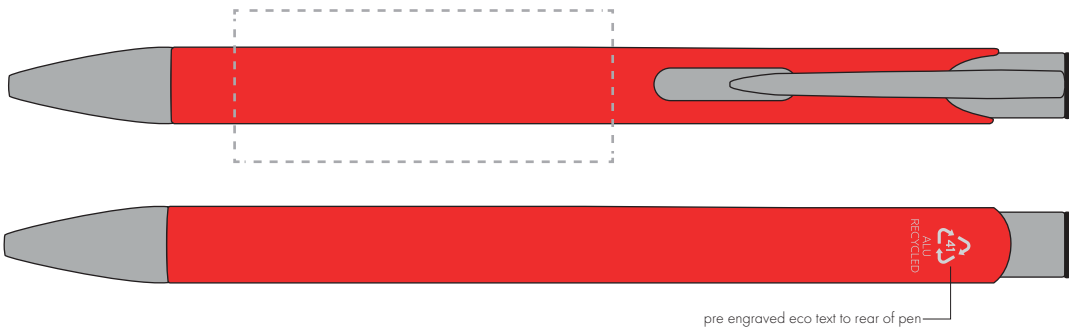

Your Ref:
Our Ref:

Quantity:
Version: 1

Product Code: TPC982001
Product Colour: RED

PRINTING CONCERNS:

We stock this item in the following colours

PANTONE REFERENCE(S)

● Engrave

ARTWORK SCALE 100%

ARTWORK SCALE 100%
Rotary Engrave Area:
50mm x 20mm

Product Image for visualisation
- colours may vary

The dashed line is to demonstrate print area and will not appear on your printed item

PLEASE NOTE:

- All colours including print and product are for visual purposes only and should not be regarded as the actual colour of the product and print.
- Some products may vary from batch to batch and may differ from previous orders.
- The colour and texture of a product can also have an effect on the final print colour.
- By approving this order we accept that you understand these terms.